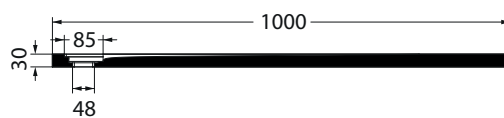

SEZIONE A-A'

Caratteristiche / Characteristics :

Tipologia / Typology : Piatto doccia

Dimensioni / Dimension : 70x100xh3 cm

Peso / Weight : 31 Kg

Finiture monocolori / Total color finishes :

Bianco Matt
Matt White

Plus :

Colorato in massa

Pigmented body

Pulizia facile

Easy clean

Facile al taglio

Easy to cut

Minimo spessore

Minimum thickness

Texture antiscivolo

Non-slip texture

Superficie antibatterica

Antibacterial surface