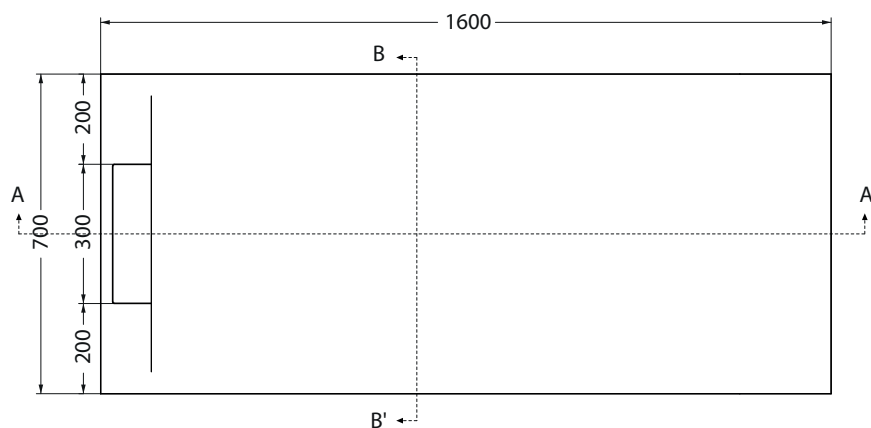

Piatto doccia in marmo resina Flow

Marble resin shower tray

70x160Xh3 cm_Cod: PDMFL70160H30

Dotazione / Equipment :

Piletta inclusa h6 cm

Included waste h6 cm

Disegno Tecnico / Technical Drawings :

VISTA IN PIANTA