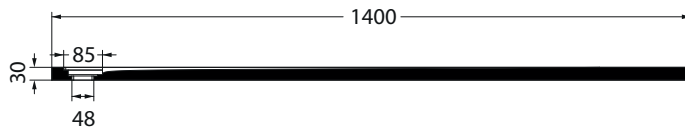

Piatto doccia in marmo resina Flow
 Marble resin shower tray
 90x140Xh3 cm_Cod: PDMFL90140H30

Dotazione / Equipment :

Piletta inclusa h6 cm
 Included waste h6 cm

Disegno Tecnico / Technical Drawings :

VISTA IN PIANTA