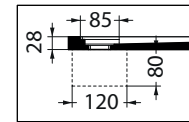

SCASSO PILETTA