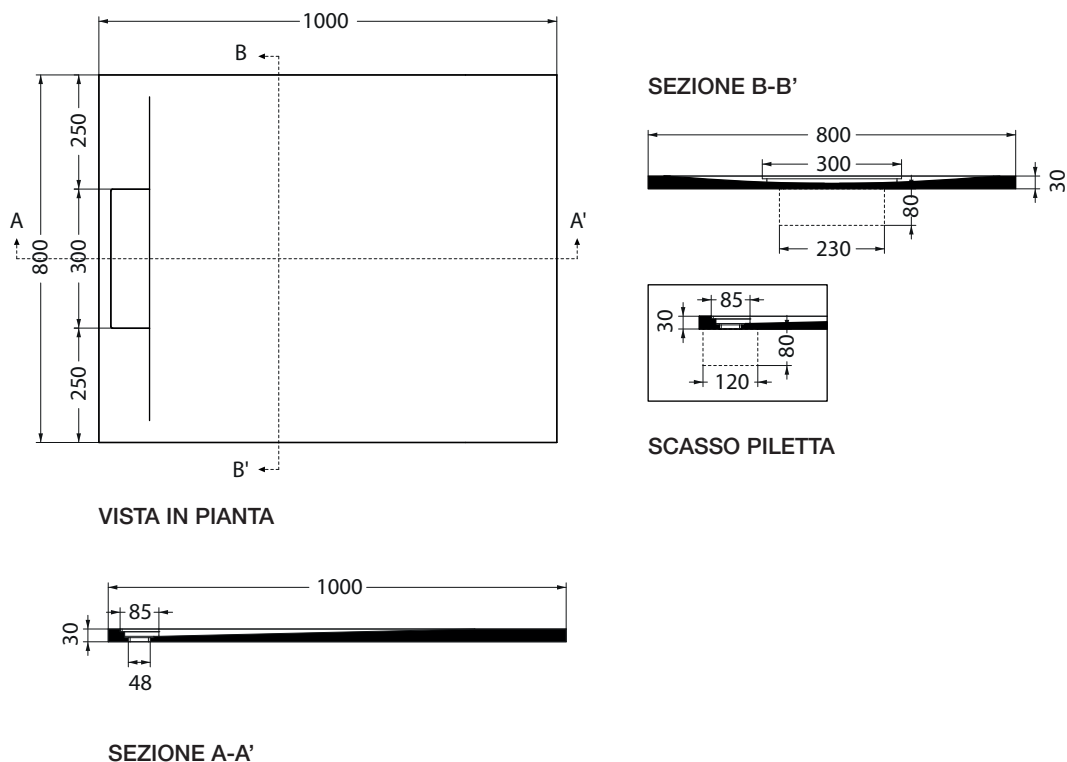

Marble resin shower tray

80x100Xh3 cm_Cod: PDMFL80100H30

Dotazione / Equipment :

Piletta inclusa h6 cm

Included waste h6 cm

Disegno Tecnico / Technical Drawings :

Caratteristiche / Characteristics :

Tipologia / Typology : Piatto doccia