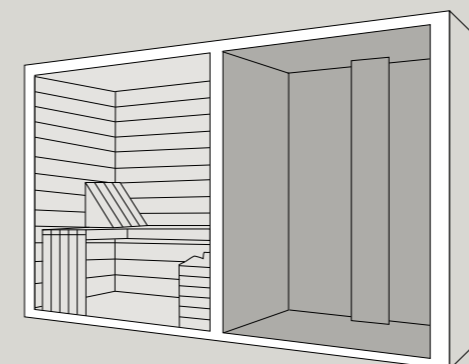

Il design esterno viene uniformato da una cornice di raccordo tra i due elementi, disponibile nelle 3 finiture interne dell'hammam.

The exterior design is joined together by a frame connecting the two units, available in the 3 internal hammam finishes.