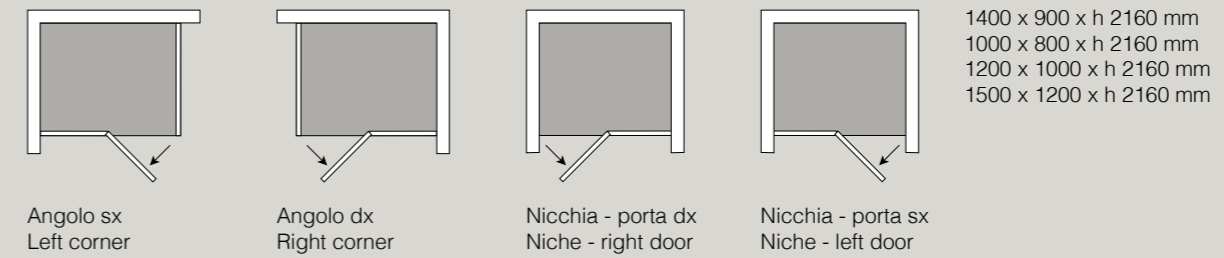

Essenza

design Studio Adolini

Essenza consente di rivivere ancora oggi il fascino degli antichi riti di benessere, coniugandoli con l'efficienza delle soluzioni contemporanee.

La linea Essenza comprende una sauna e un hammam con doccia, disponibili in versioni separate o come cabina unica e improntati a un design contemporaneo e raffinato.

È possibile scegliere tra varie misure e finiture, per rispondere a ogni esigenza di utilizzo e di stile.

Essenza allows you to relive today the mystique of ancient wellness rituals, combining them with the efficiency of modern solutions. The Essenza range includes a sauna and hammam with shower, available in separate versions or as a combo cabin, all with a sophisticated modern design. There are various sizes and finishes to choose from, to match all usage and style requirements.

VERSIONI_VERSIONS

hammam/doccia_hammam/shower