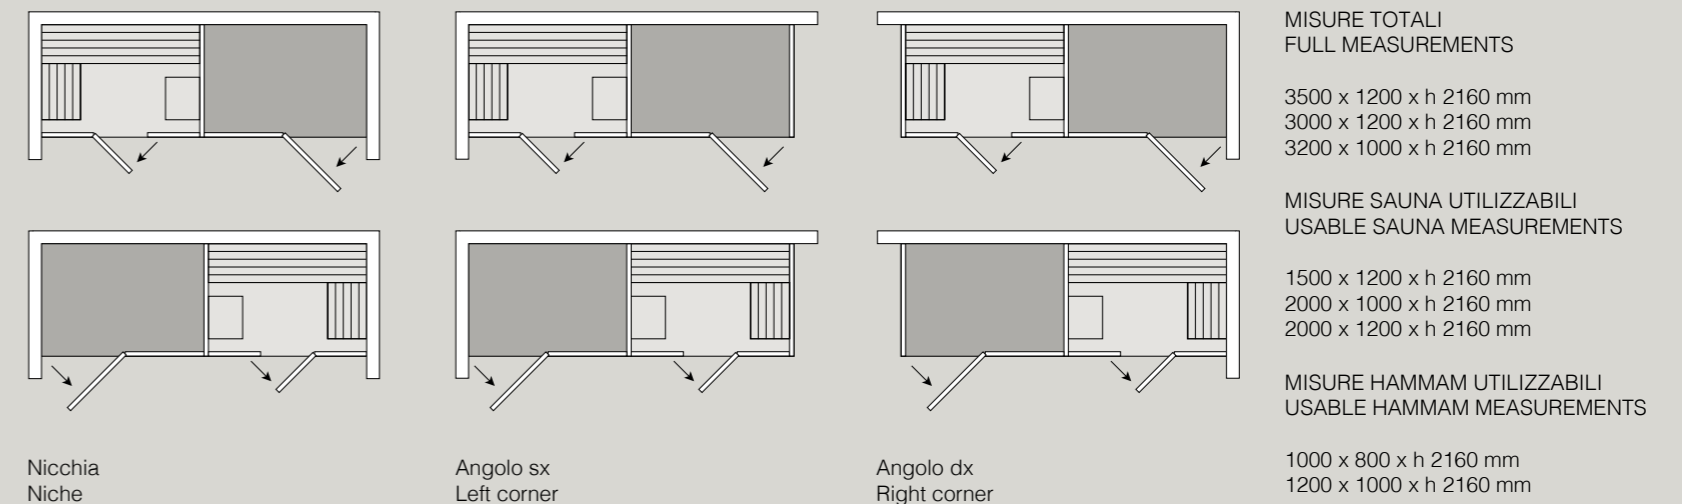

Il design esterno viene uniformato da una cornice di raccordo tra i due elementi, disponibile nelle 3 finiture interne dell'hammam.

The exterior design is joined together by a frame connecting the two units, available in the 3 internal hammam finishes.