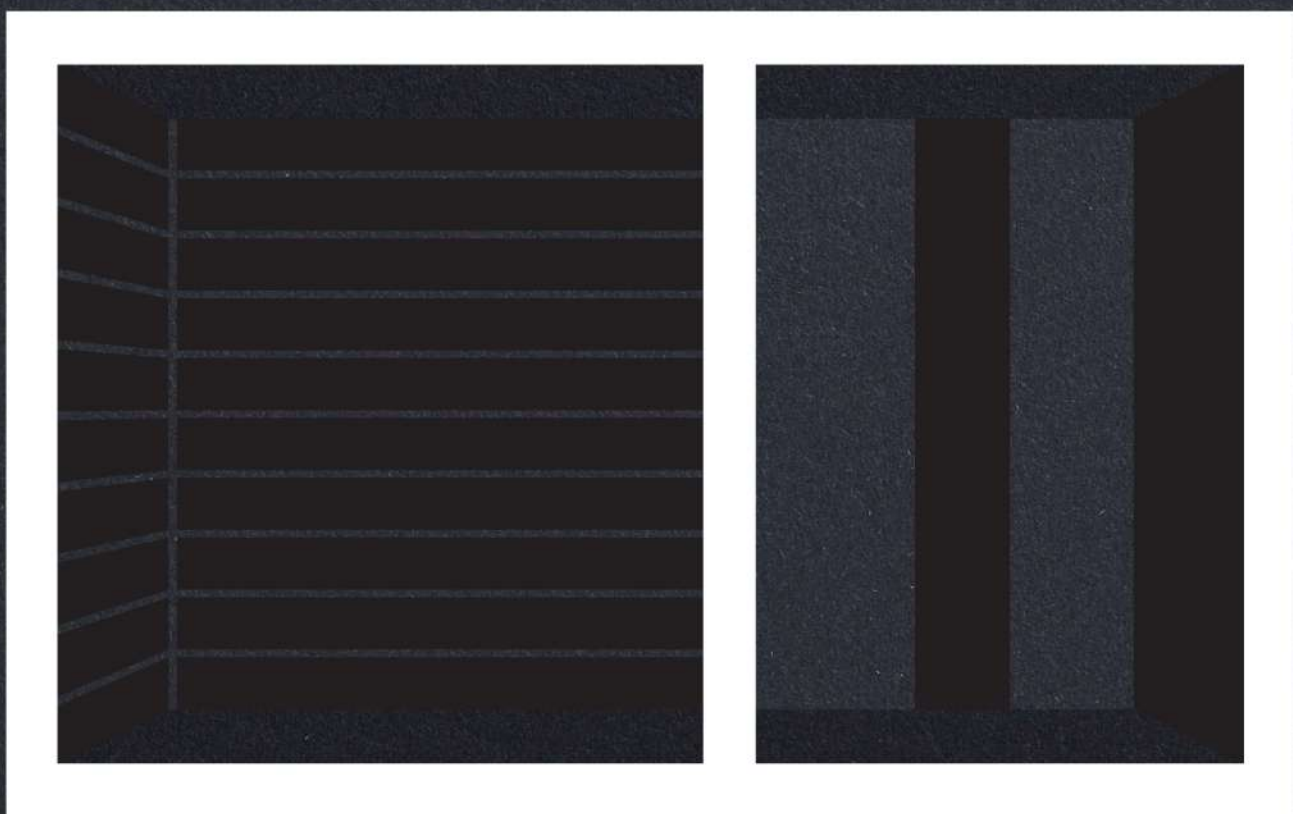

HOME WELLNESS
BATH COLLECTION

Colacril