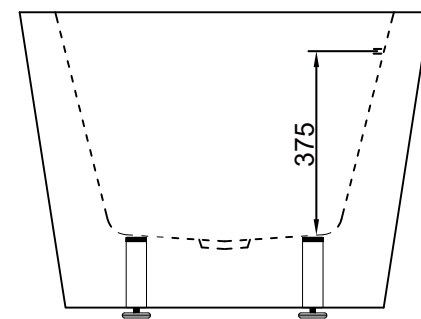

Colacril

Assisi Freestanding VFO1647958
1640X765X h 580 mm