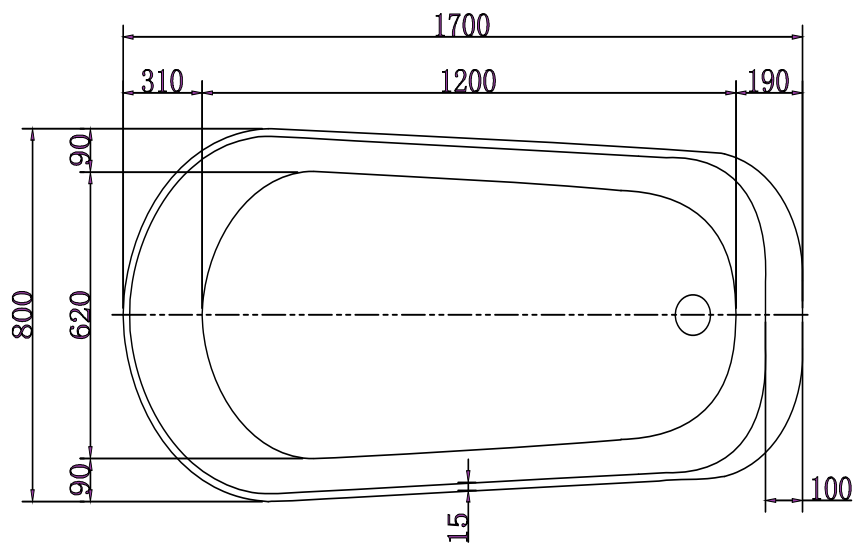

Colacril

Savona Freestanding VFR1508060
1500X800X h 600