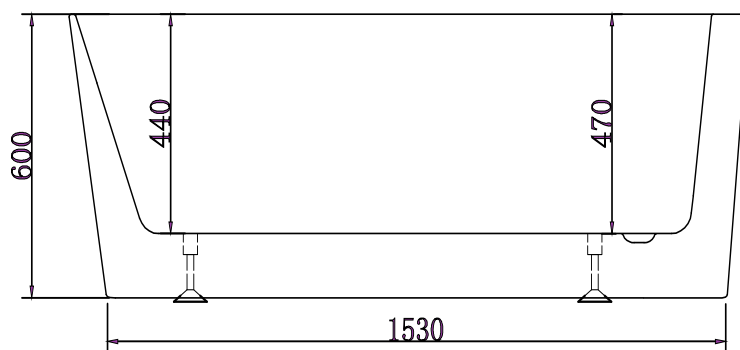

Colacril

Savona Freestanding VFR1508060
1500X800X h 600