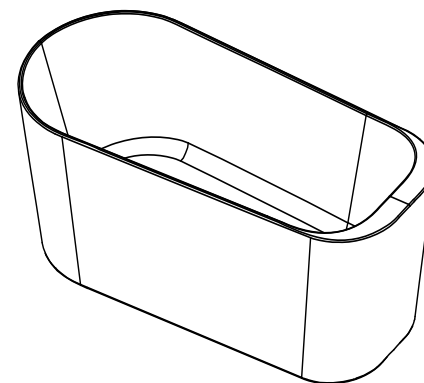

Colacril

Savona Freestanding VFR1508060
1500X800X h 600