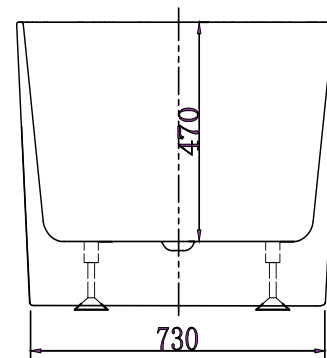

Colacril

Savona Freestanding VFR1508060
1500X800X h 600